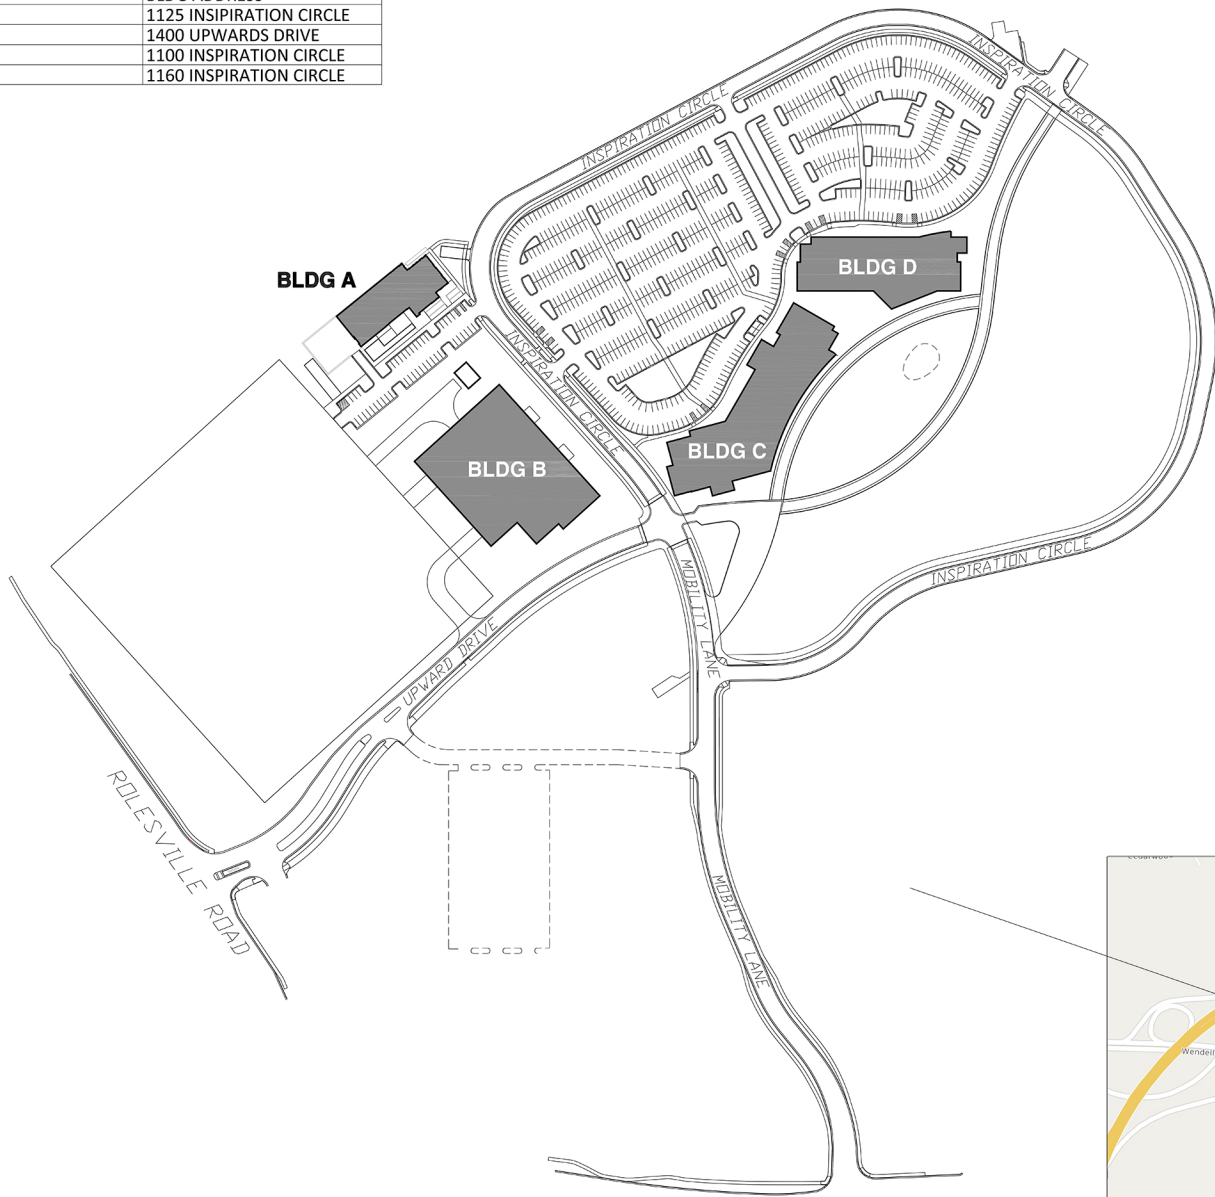

BLDG#	BLDG NAME	BLDG ADDRESS
EA	CENTRAL ENERGY PLANT	1125 INSPIRATION CIRCLE
EB	PUBLIC SAFETY SIMULATION COMPLEX	1400 UPWARDS DRIVE
EC	EDUCATION & INNOVATION CENTER	1100 INSPIRATION CIRCLE
ED	ADVANCED TECHNOLOGY CENTER	1160 INSPIRATION CIRCLE

Campus Map

Wake Tech East Campus

5401 Rolesville Rd.
Wendell, NC 27591