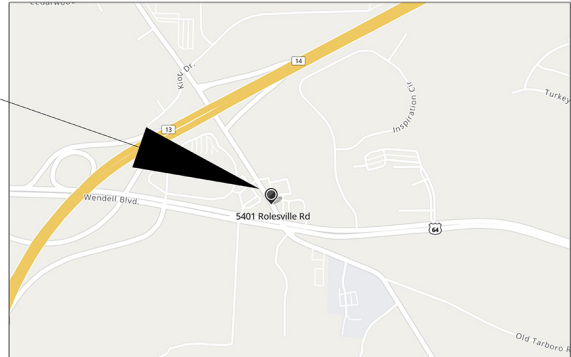

BLDG#	BLDG NAME	BLDG ADDRESS
EA	CENTRAL ENERGY PLANT	1125 INSPIRATION CIRCLE
EB	PUBLIC SAFETY SIMULATION COMPLEX	1400 UPWARDS DRIVE
EC	EDUCATION & INNOVATION CENTER	1100 INSPIRATION CIRCLE
ED	ADVANCED TECHNOLOGY CENTER	1160 INSPIRATION CIRCLE

Campus Map

Wake Tech East Campus

5401 Rolesville Rd.
Wendell, NC 27591