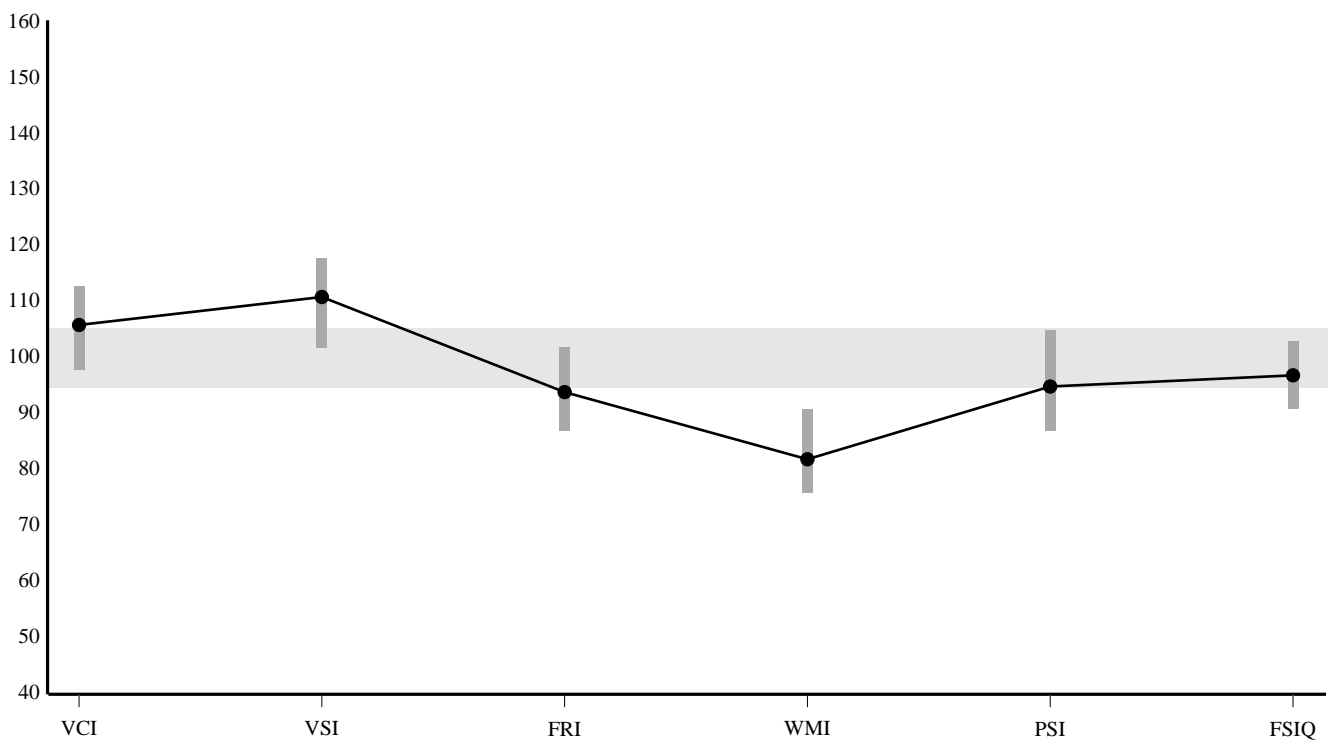

PRIMARY SUMMARY (CONTINUED)

Composite Score Summary

Composite		Sum of Scaled Scores	Composite Score	Percentile Rank	95% Confidence Interval	Qualitative Description	SEM
Verbal Comprehension	VCI	22	106	66	98-113	Average	4.74
Visual Spatial	VSI	24	111	77	102-118	High Average	4.24
Fluid Reasoning	FRI	18	94	34	87-102	Average	3.67
Working Memory	WMI	14	82	12	76-91	Low Average	4.24
Processing Speed	PSI	18	95	37	87-105	Average	5.61
Full Scale IQ	FSIQ	67	97	42	91-103	Average	3.00

Confidence intervals are calculated using the Standard Error of Estimation.

Composite Score Profile

Note. Vertical bars represent the Confidence Intervals.