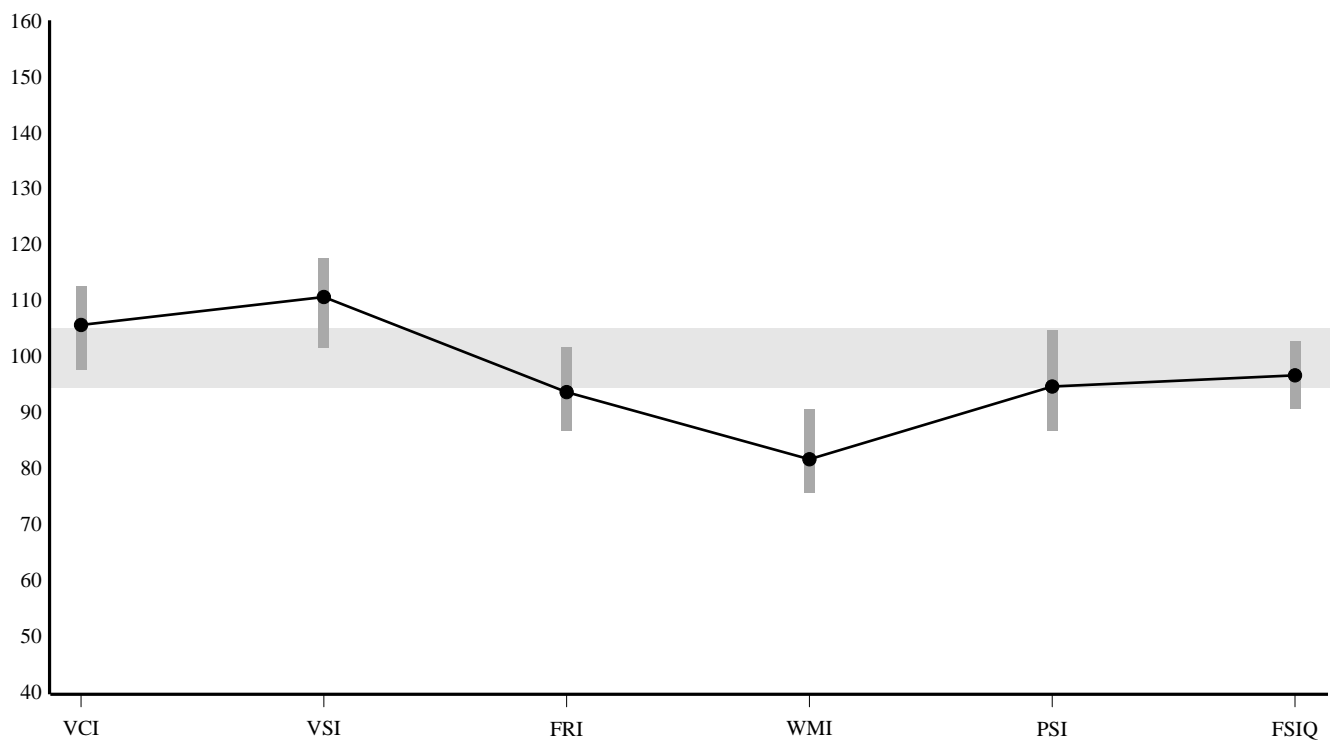

PRIMARY SUMMARY (CONTINUED)

Composite Score Summary

Composite		Sum of Scaled Scores	Composite Score	Percentile Rank	95% Confidence Interval	Qualitative Description	SEM
Verbal Comprehension	VCI	22	106	66	98-113	Average	4.74
Visual Spatial	VSI	24	111	77	102-118	High Average	4.24
Fluid Reasoning	FRI	18	94	34	87-102	Average	3.67
Working Memory	WMI	14	82	12	76-91	Low Average	4.24
Processing Speed	PSI	18	95	37	87-105	Average	5.61
Full Scale IQ	FSIQ	67	97	42	91-103	Average	3.00

Confidence intervals are calculated using the Standard Error of Estimation.

Composite Score Profile

Note. Vertical bars represent the Confidence Intervals.