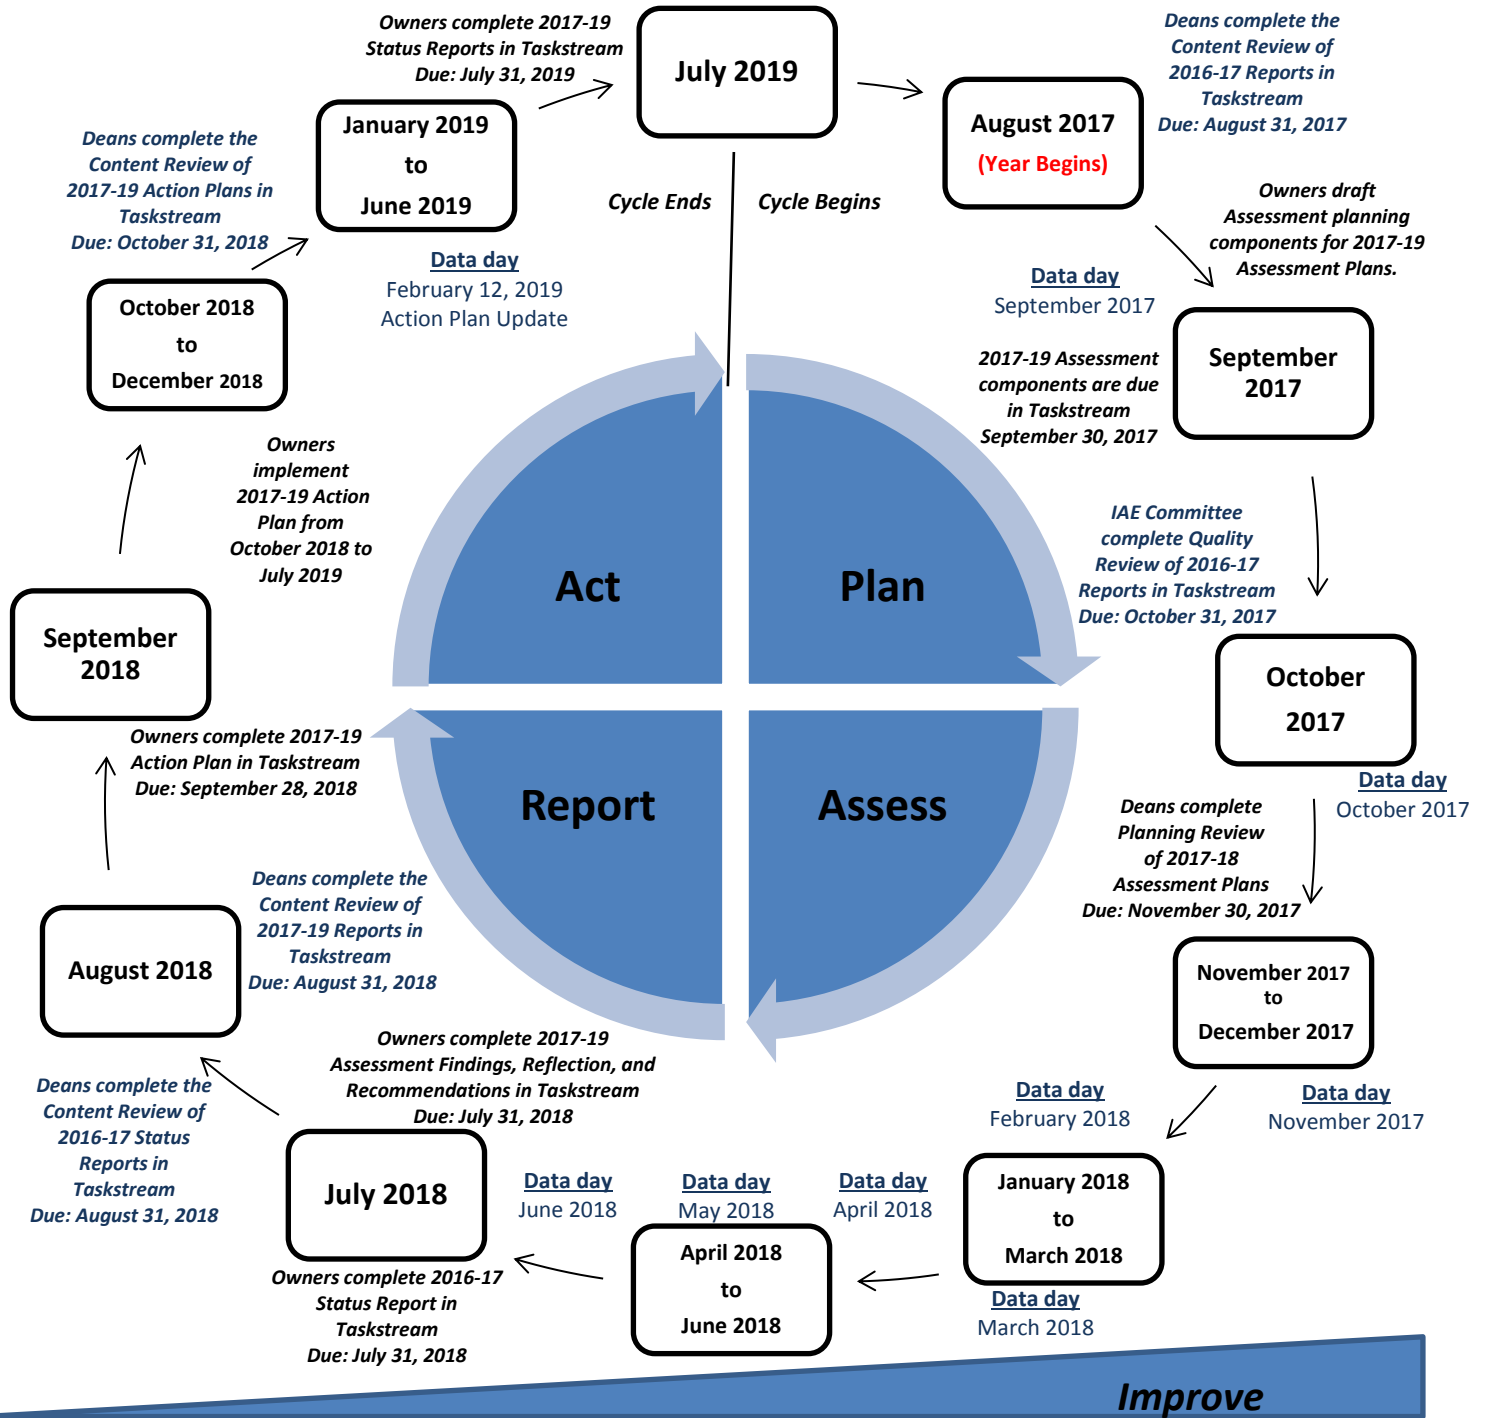

**WAKE TECH ASSESSMENT PLAN CYCLE  
ENROLLMENT AND STUDENT SERVICES DATA DAYS CYCLE 2017-2019**

**Enrollment and Student Services Data Days 2017-19 Schedule**

**Admissions, Registration, Financial Aid**

September 12, 2017 (9 AM, 10 AM & 11 AM)  
 October 11, 2017 (9 AM, 10 AM & 11 AM)  
 February 13, 2018 (9 AM, 10 AM & 11 AM)  
 April 10, 2018 (9 AM, 10 AM & 11 AM)  
 June 12, 2018 (9 AM, 10 AM & 11 AM)  
 February 12, 2019 (9 AM, 10 AM & 11 AM)

**Student Development, Advising & Student Success, CER**

September 14, 2017 (9 AM, 10 AM & 11 AM)  
 November 14, 2017 (9 AM, 10 AM & 11 AM)  
 March 13, 2018 (9 AM, 10 AM & 11 AM)  
 May 8, 2018 (9 AM, 10 AM & 11 AM)  
 June 12, 2018 (1 PM, 2 PM & 3 PM)  
 February 12, 2019 (1 PM, 2 PM & 3 PM)