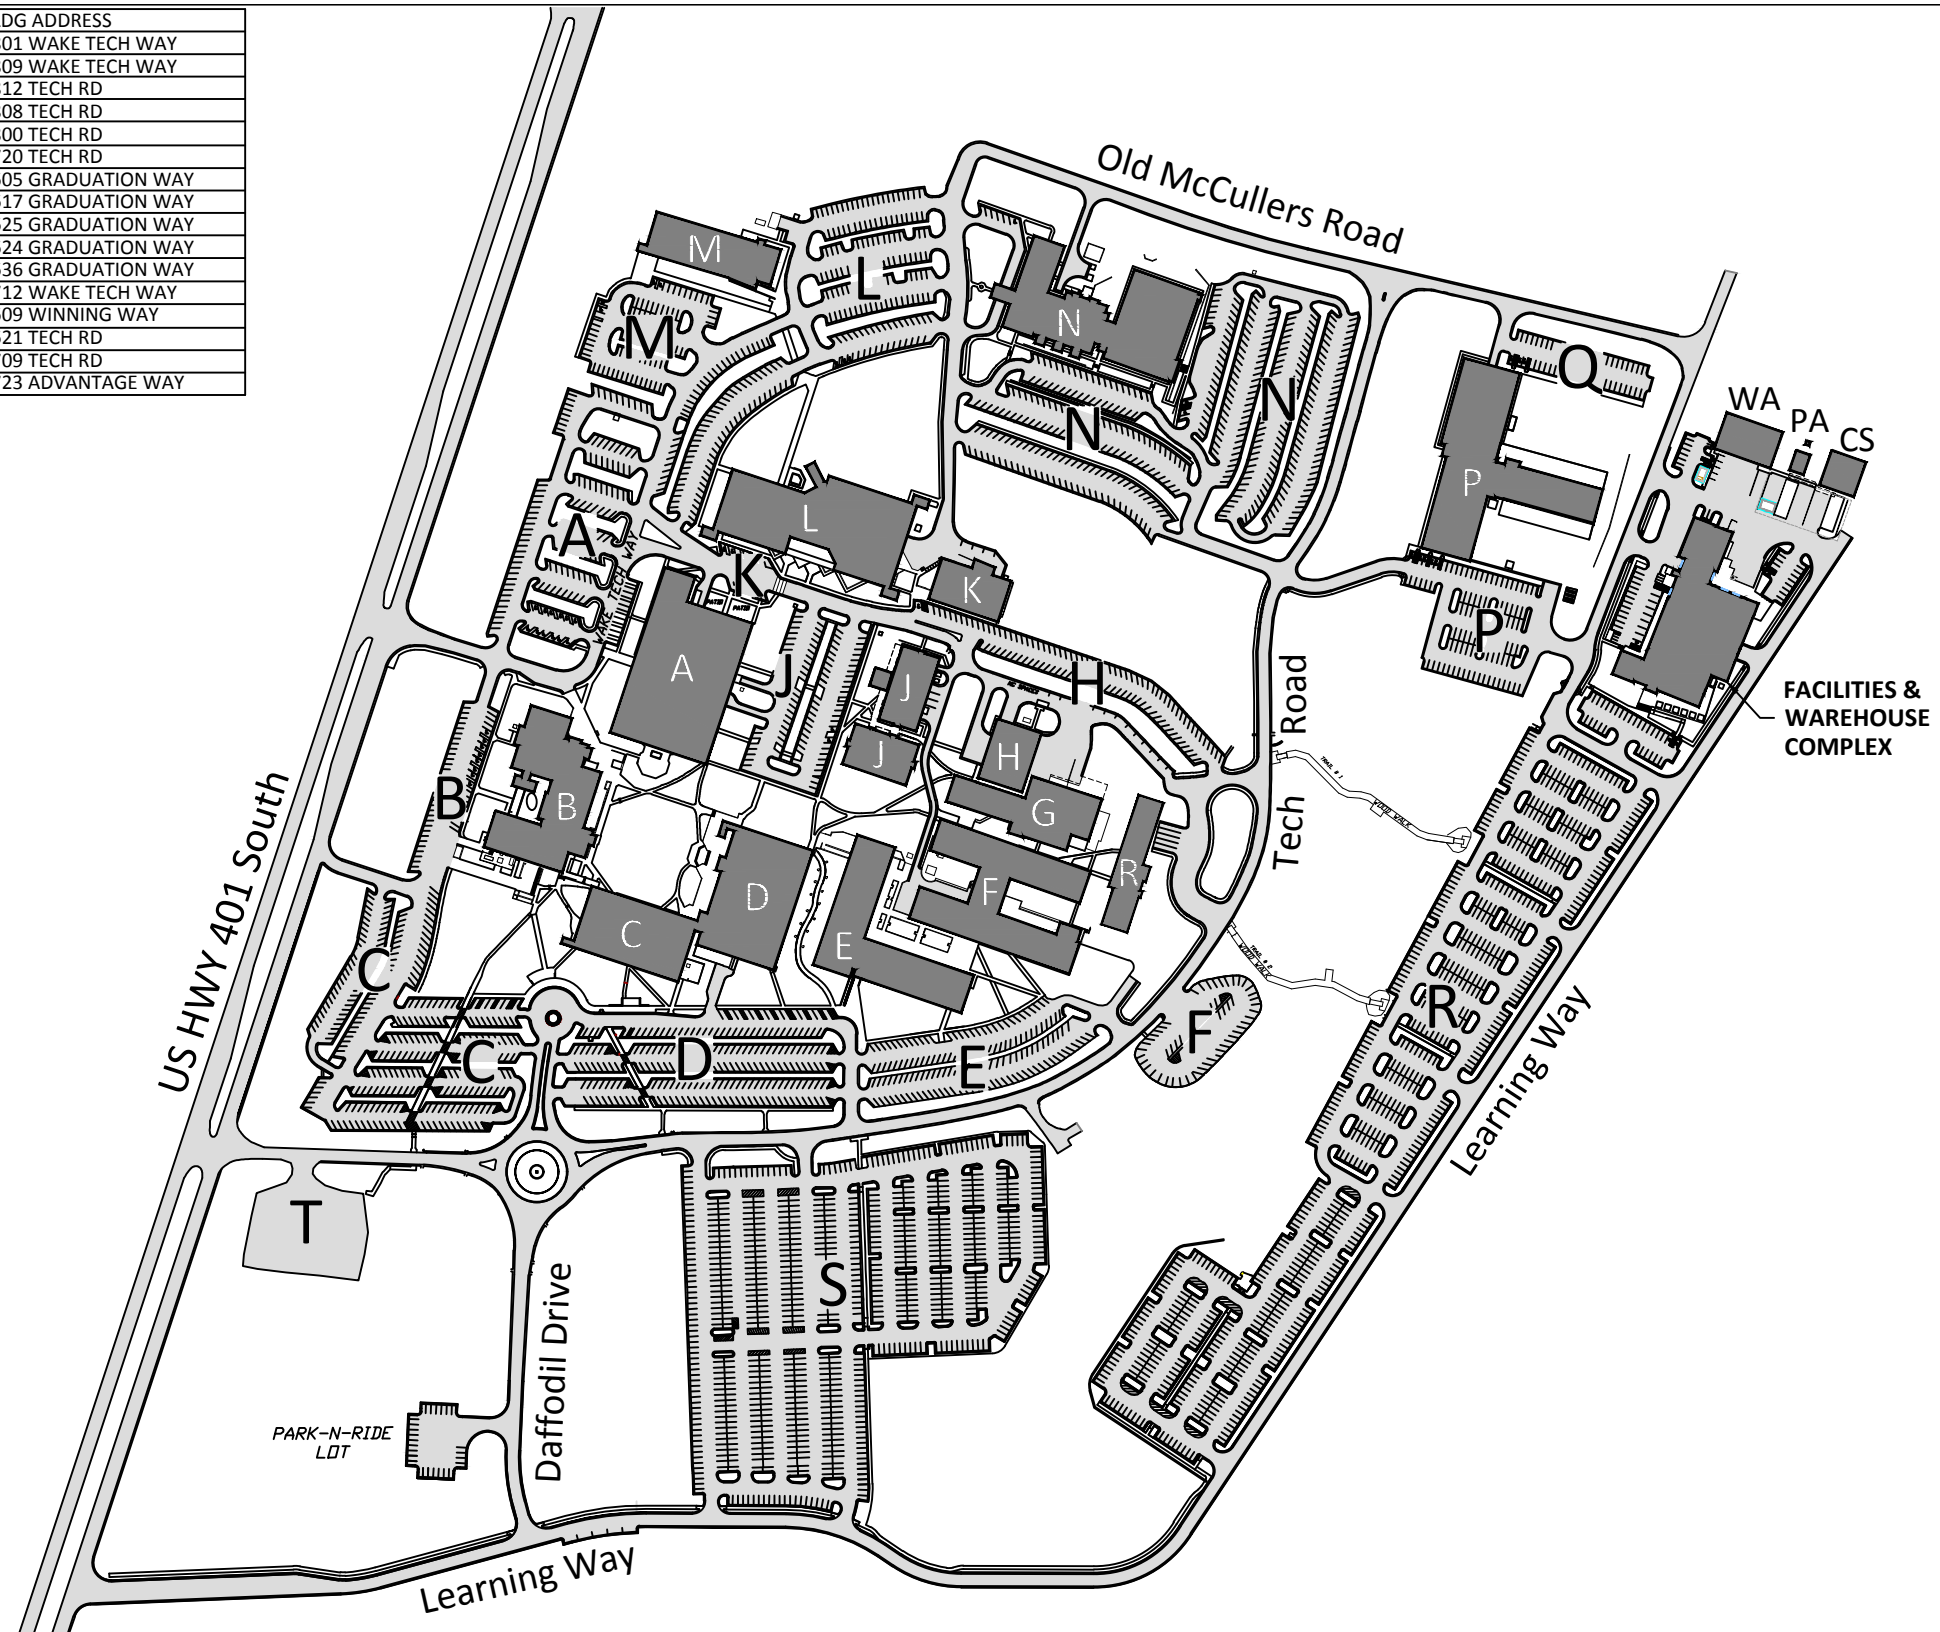

BLDG#	BLDG NAME	BLDG ADDRESS
A	HOLDING HALL	1801 WAKE TECH WAY
B	PUCHER - LEMAY	1809 WAKE TECH WAY
C	TECHNICAL EDUCATION	4812 TECH RD
D	HOWELL LIBRARY	4808 TECH RD
E	COMPUTER & ENGINEERING	4800 TECH RD
F	READY HALL	4720 TECH RD
G	SWINDELL HALL	1605 GRADUATION WAY
H	ALLEN HALL	1617 GRADUATION WAY
J	INDIVIDUALIZED LEARNING CENTER	1625 GRADUATION WAY
K	BOOK STORE & PRINT SHOP	1624 GRADUATION WAY
L	STUDENT SERVICES	1636 GRADUATION WAY
M	MONTAGUE HALL	1712 WAKE TECH WAY
N	PHYSICAL EDUCATION & GYM	4609 WINNING WAY
P	AUTOMOTIVE & HEAVY EQUIPMENT TECHNOLOGY	4621 TECH RD
R	CENTER FOR BUILDING TECHNOLOGIES	4709 TECH RD
	FACILITIES & WAREHOUSE COMPLEX	4723 ADVANTAGE WAY

Campus Map

Southern Wake Campus

9101 Fayetteville Rd.
Raleigh NC, 27603